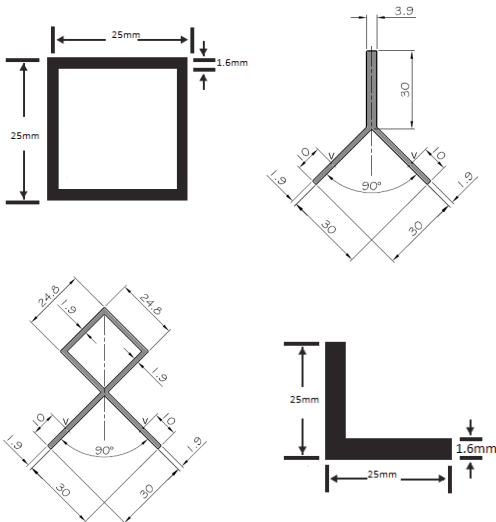

ALUMINIUM TRIMS

– AVAILABLE IN MODERN ANODISED SILVER OR STYLISH BLACK FINISH