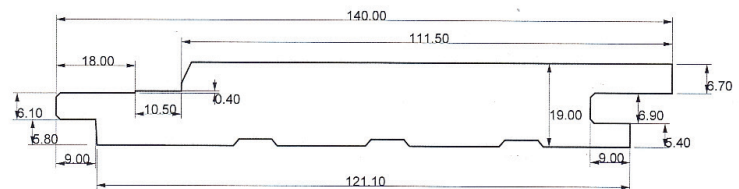

Superb visual appeal.

InStyle Cladding can be created from a vast range of base species, with reliable supply. Just specify the species that appeals to you most for its workability or appearance.

Choose from:

- Western Red Cedar
- Tasmanian and Victorian Hardwoods
- Spotted Gum
- Blackbutt
- Ironbark
- Silvertop Ash

Ease of manufacture.

If you can explain it, we can make it! We have the custom machining technology to create your cladding requirements in a virtually unlimited series of profiles, backed by over 30 years experience and unmatched speed and reliability of service.

Shiplap cladding profiles

Pre-Coated? Not a problem.

We can supply InStyle Cladding in a huge range of pre-coated styles, multiplying your appearance options and reducing your on-site production time and cost. Just tell us what you need.