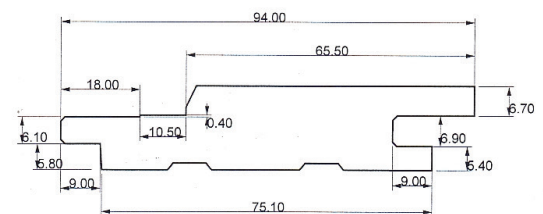

Superb visual appeal.

InStyle Cladding can be created from a vast range of base species, with reliable supply. Just specify the species that appeals to you most for its workability or appearance.

Choose from:

- Western Red Cedar
- Tasmanian and Victorian Hardwoods
- Spotted Gum
- Blackbutt
- Ironbark
- Silvertop Ash

Ease of manufacture.

If you can explain it, we can make it! We have the custom machining technology to create your cladding requirements in a virtually unlimited series of profiles, backed by over 30 years experience and unmatched speed and reliability of service.

Shiplap cladding profiles

Pre-Coated? Not a problem.

We can supply InStyle Cladding in a huge range of pre-coated styles, multiplying your appearance options and reducing your on-site production time and cost. Just tell us what you need.