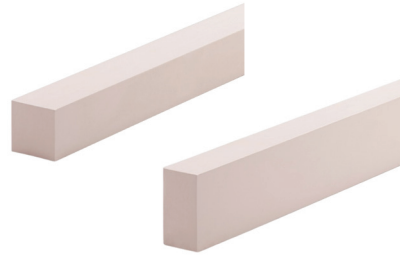

InStyle

CLADDING

ACCESSORIES

SCREWS:

- 12G x 50mm – 316 Stainless Steel Screws
 - No.2 Square Drive screws – 250 Screws Per Box
- Approx. Coverage Per Box:
 122 Profile – 13M2
 76mm Profile – 9M2

TIMBER STOPS:

Available in both 32 x 32 (internal) and 57 x 32 (external) sizes in the following species:

- Western Red Cedar
 - Spotted Gum
 - American White Oak
 - Pacific Teak/Vitex
 - Blackbutt
 - Iron Bark
 - Tas Oak/Vic Ash
- Other species available on request

ALUMINIUM TRIMS

– AVAILABLE IN MODERN ANODISED SILVER OR STYLISH BLACK FINISH

STARTER BOARDS:

WATERPROOF FOAM TAPE:

Who is bringing
INSTYLE CLADDING
 to you?

USE TIMBER – THE MOST ENVIRONMENTALLY FRIENDLY BUILDING PRODUCT ON THE PLANET