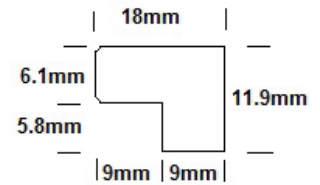

STARTER BOARDS: