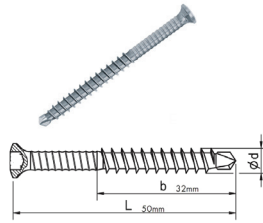

InStyle

CLADDING

ACCESSORIES

SCREWS:

- 12G x 50mm – 316 Stainless Steel Screws
 - No.2 Square Drive screws – 250 Screws Per Box
- Approx. Coverage Per Box:
 122 Profile – 13M2
 76mm Profile – 9M2

TIMBER STOPS: